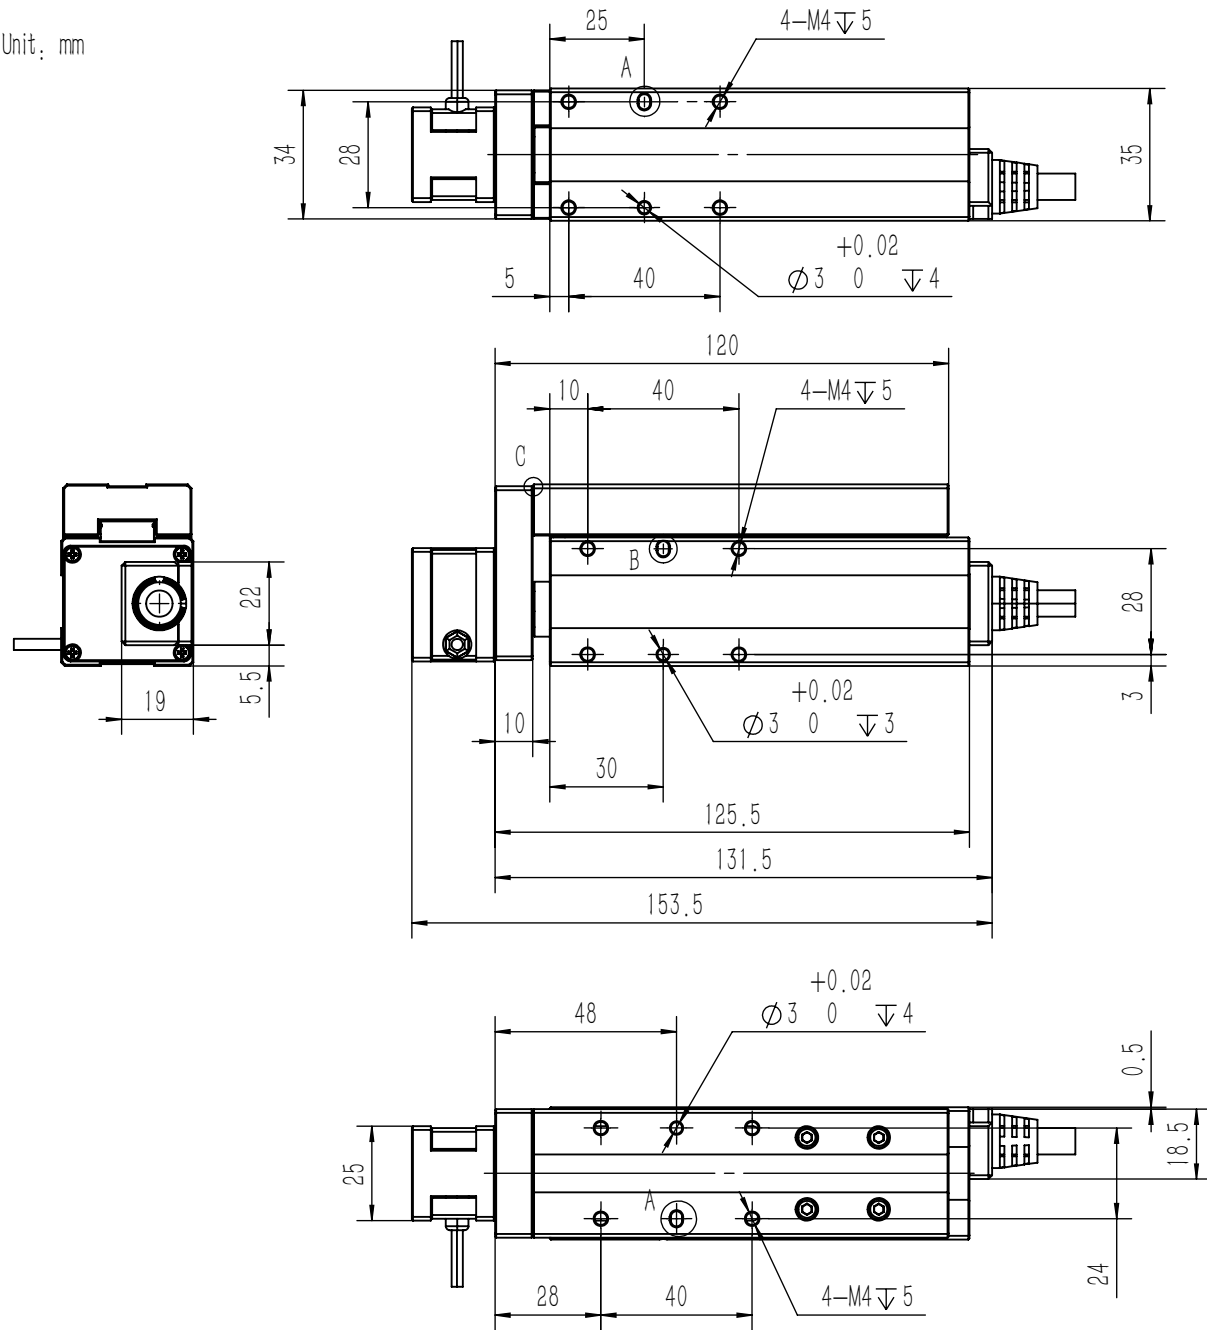

Unit: mm

Installation Instructions:

1. When fixing the main body, please use all the screws on the same installation surface.
2. When tightening the bolts, do not exceed the depth of the threaded hole.