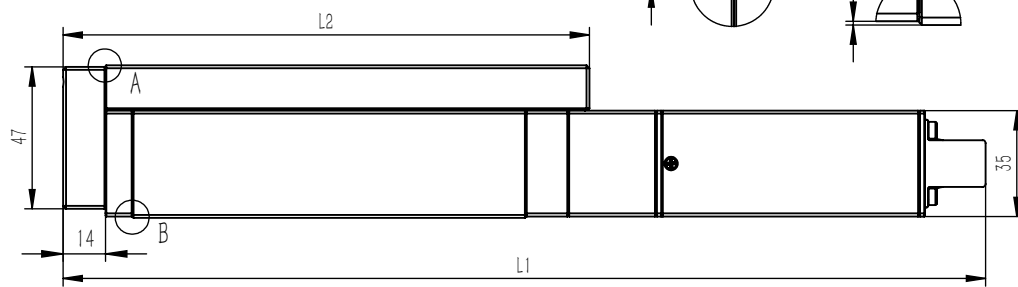

Unit: mm

Stroke	50	100
L1	255	305
L2	124	174
L3	/	100
L4	/	80
N1	4	6
N2	1	2
N3	1	2

Installation Instructions:

1. When fixing the main body, please use all the screws on the same installation surface.
2. When tightening the bolts, do not exceed the depth of the threaded hole.