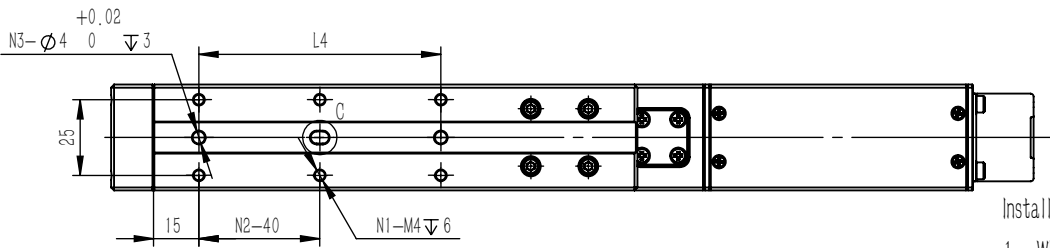

Unit: mm

Stroke	50	100
L1	255	305
L2	124	174
L3	/	100
L4	/	80
N1	4	6
N2	1	2
N3	1	2

Installation Instructions:

1. When fixing the main body, please use all the screws on the same installation surface.
2. When tightening the bolts, do not exceed the depth of the threaded hole.