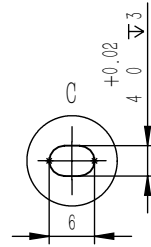

Unit: mm

Stroke	50	100
L1	255	305
L2	124	174
L3	/	100
L4	/	80
N1	4	6
N2	1	2
N3	1	2

Installation Instructions:

1. When fixing the main body, please use all the screws on the same installation surface.
2. When tightening the bolts, do not exceed the depth of the threaded hole.