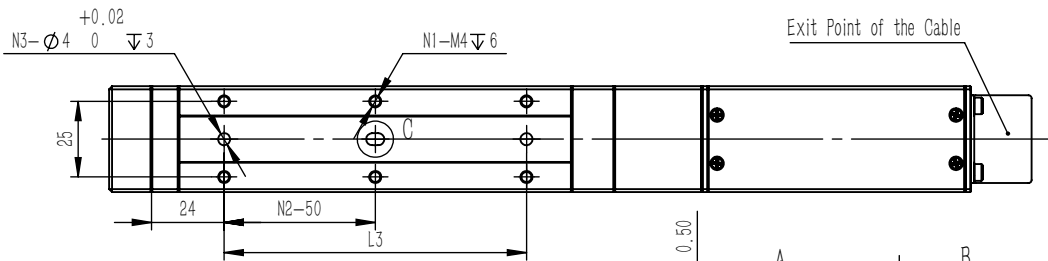

Unit: mm

Stroke	50	100
L1	255	305
L2	124	174
L3	/	100
L4	/	80
N1	4	6
N2	1	2
N3	1	2

Installation Instructions:

1. When fixing the main body, please use all the screws on the same installation surface.
2. When tightening the bolts, do not exceed the depth of the threaded hole.