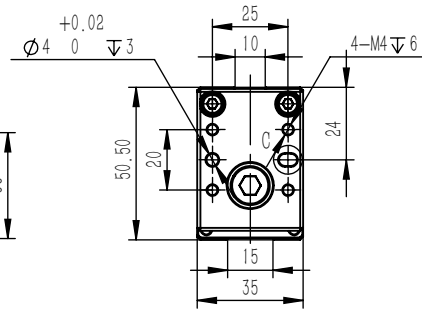

Unit: mm

Stroke	50	100
L1	255	305
L2	124	174
L3	/	100
L4	/	80
N1	4	6
N2	1	2
N3	1	2

Installation Instructions:

1. When fixing the main body, please use all the screws on the same installation surface.
2. When tightening the bolts, do not exceed the depth of the threaded hole.