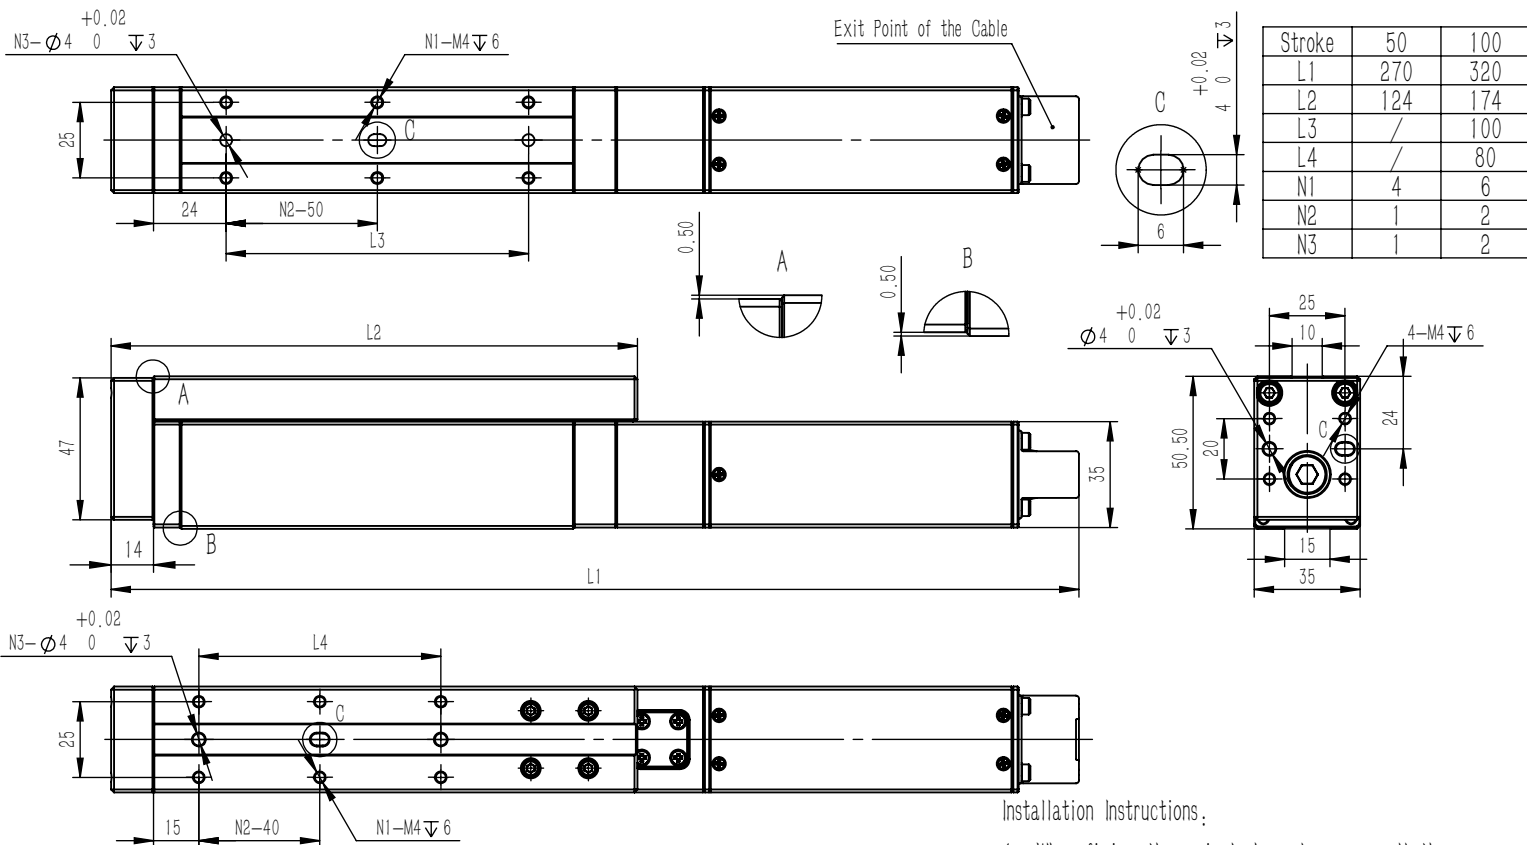

Unit: mm

Stroke	50	100
L1	270	320
L2	124	174
L3	/	100
L4	/	80
N1	4	6
N2	1	2
N3	1	2

Installation Instructions:

1. When fixing the main body, please use all the screws on the same installation surface.
2. When tightening the bolts, do not exceed the depth of the threaded hole.