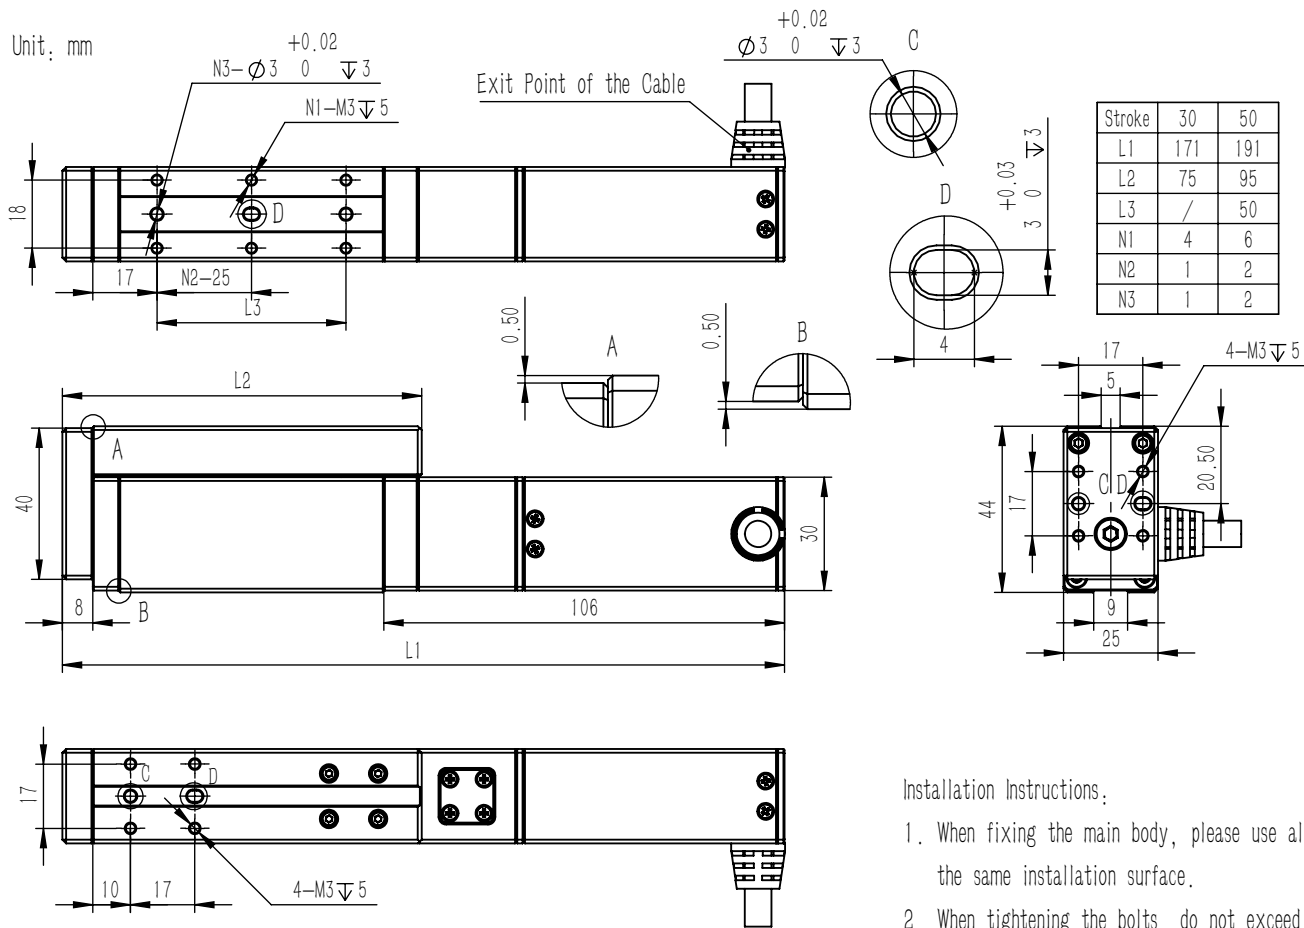

Unit: mm

Installation Instructions:

1. When fixing the main body, please use all the screws on the same installation surface.
2. When tightening the bolts, do not exceed the depth of the threaded hole.