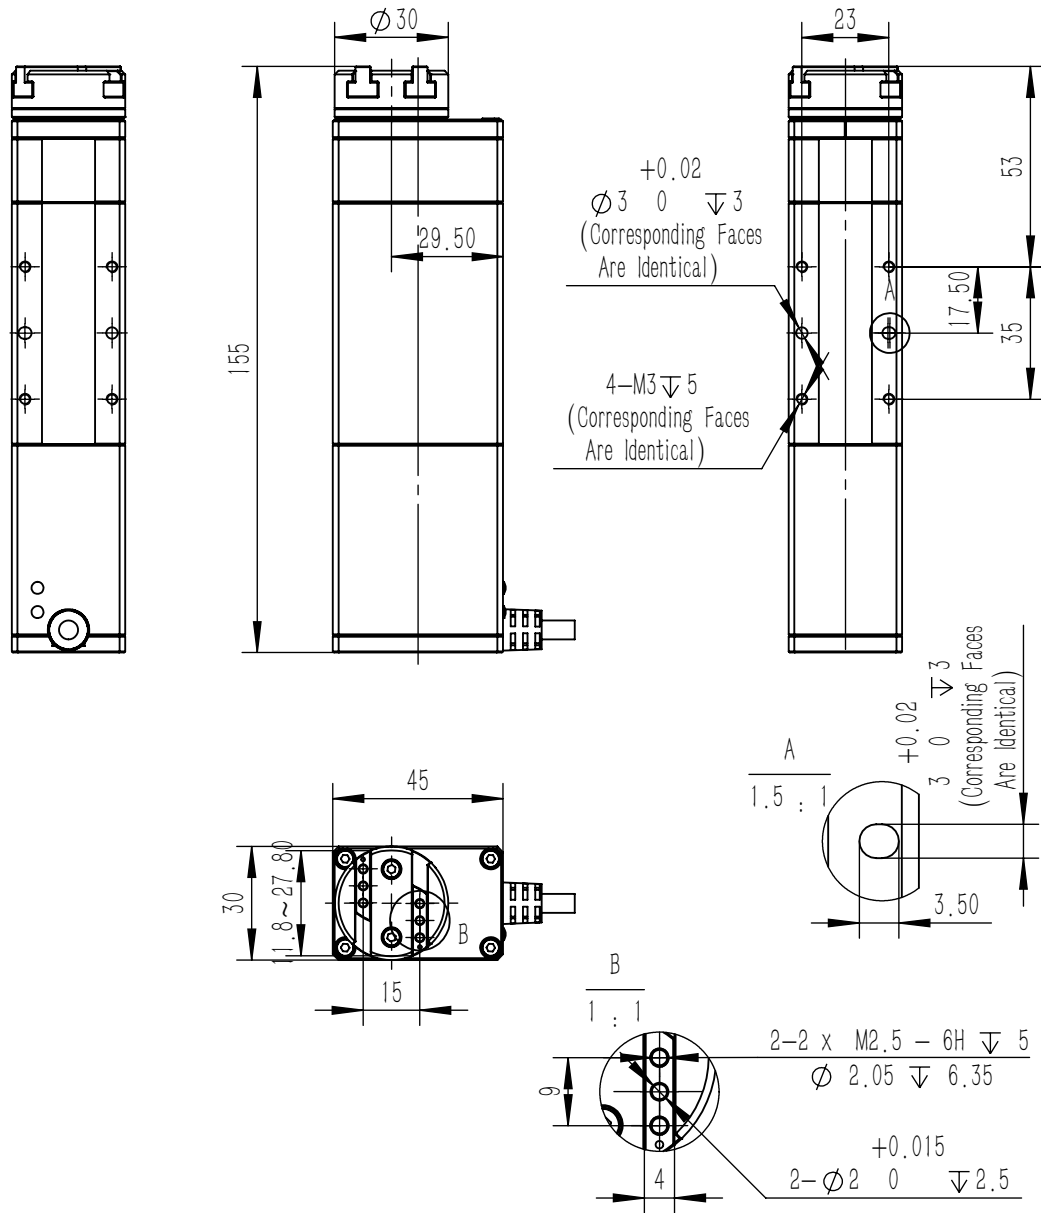

Unit: mm

Installation Instructions:

1. When fixing the main body, please use all the screws on the same installation surface.
2. When tightening the bolts, do not exceed the depth of the threaded hole.