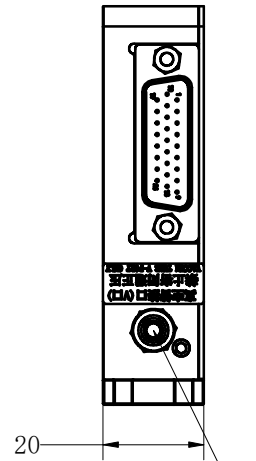

Unit: mm

Tracheal Interface
(Apply Negative Pressure)

Installation Instructions:

1. When fixing the main body, please use all the screws on the same installation surface.
2. When tightening the bolts, do not exceed the depth of the threaded hole.