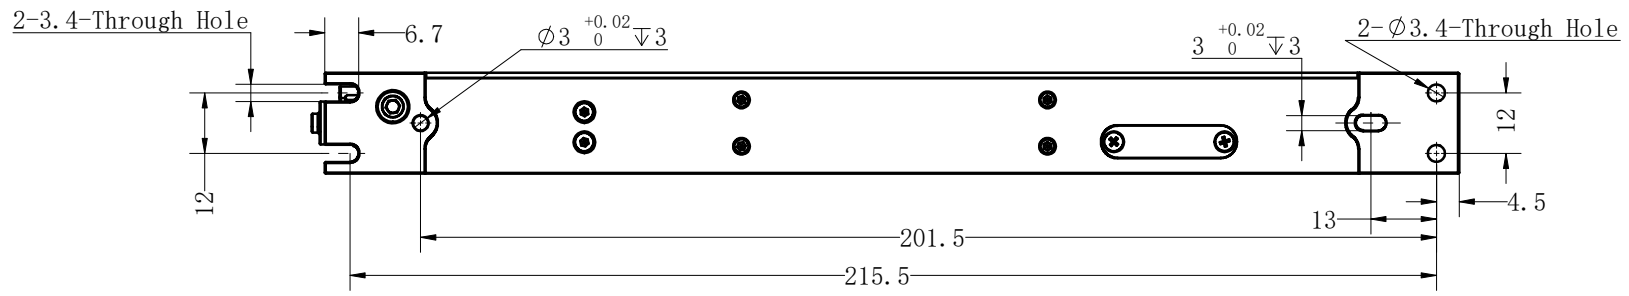

Unit: mm

Tracheal Interface
(Apply Negative Pressure)

Installation Instructions:

1. When fixing the main body, please use all the screws on the same installation surface.
2. When tightening the bolts, do not exceed the depth of the threaded hole.