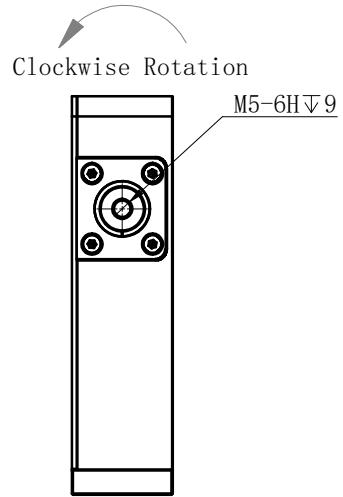

Unit: mm

Tracheal Interface
(Apply Negative Pressure)

Installation Instructions:

1. When fixing the main body, please use all the screws on the same installation surface.
2. When tightening the bolts, do not exceed the depth of the threaded hole.