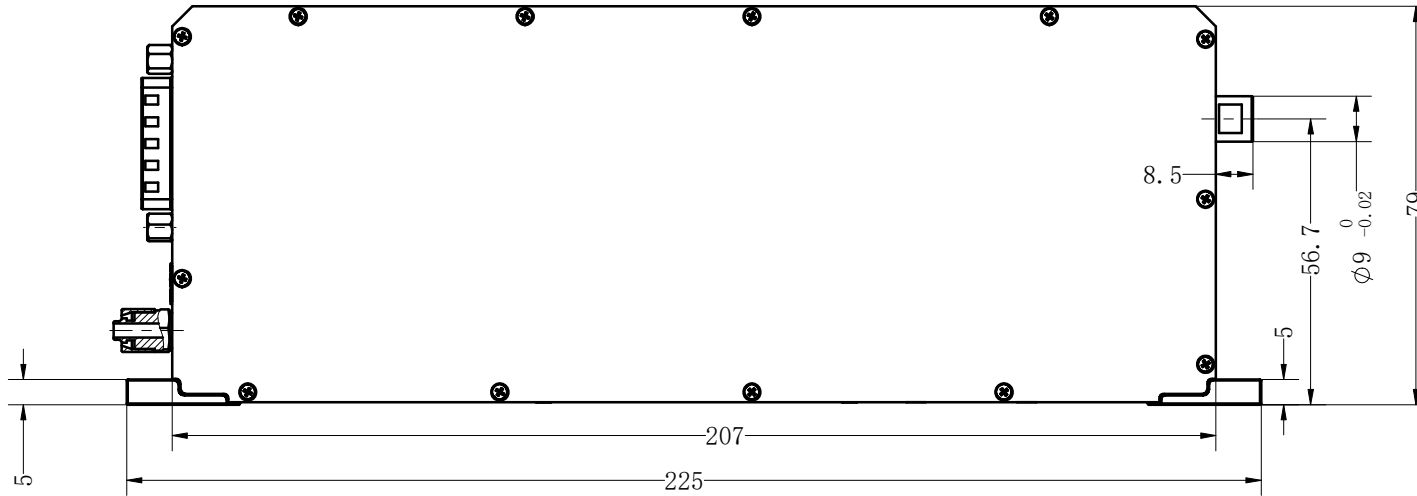

Unit: mm

Tracheal Interface
(Apply Negative Pressure)

Installation Instructions:

1. When fixing the main body, please use all the screws on the same installation surface.
2. When tightening the bolts, do not exceed the depth of the threaded hole.