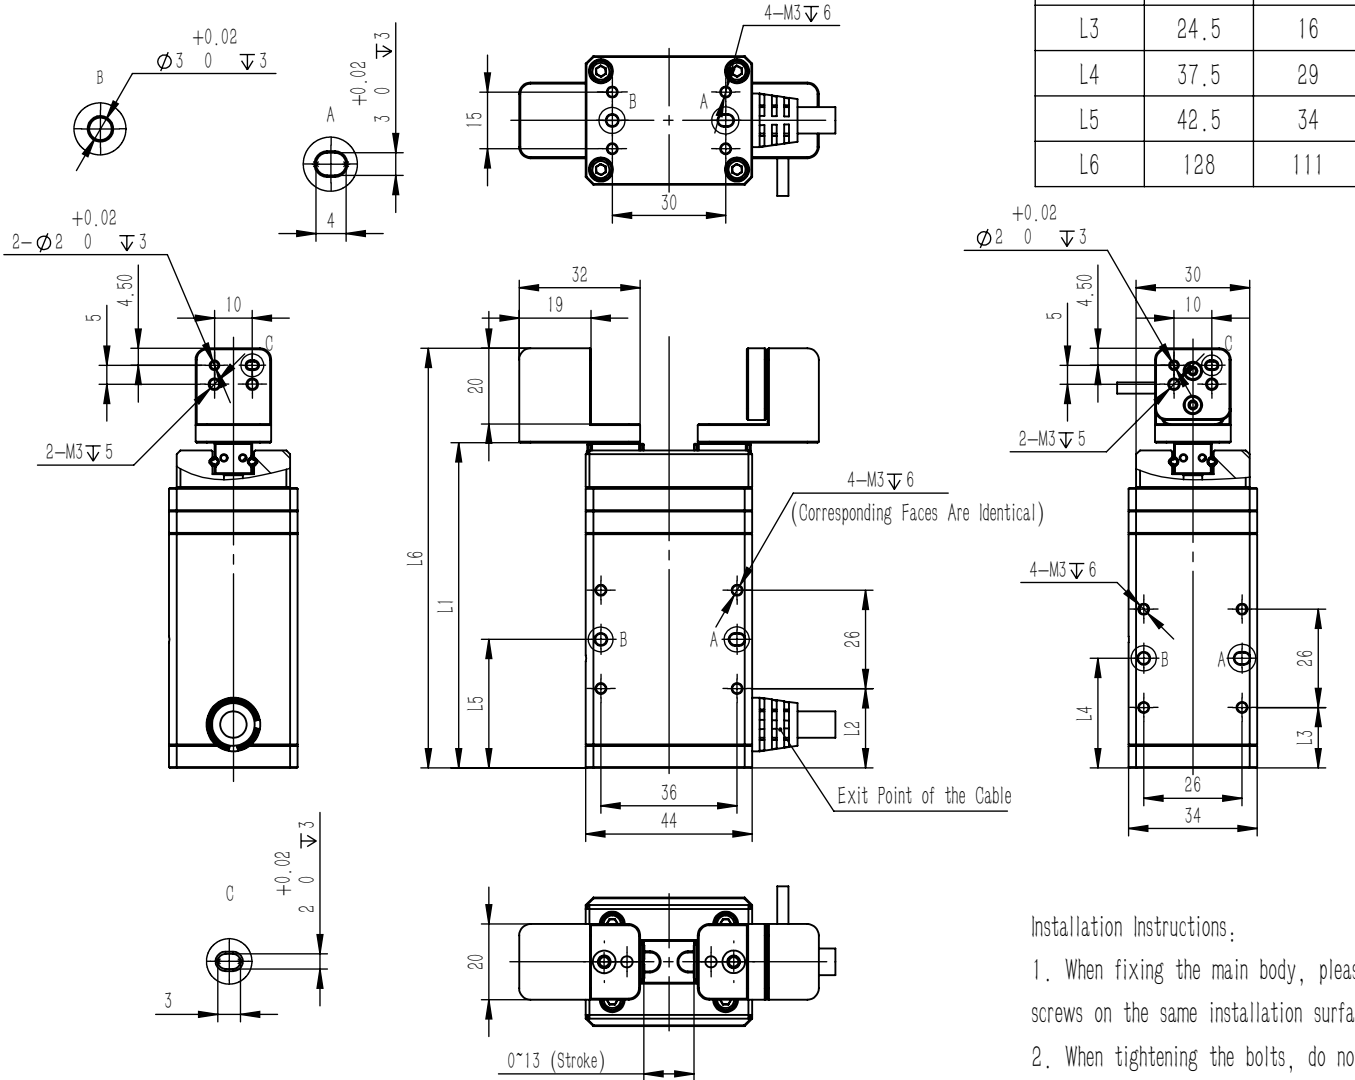

Unit: mm

Installation Instructions:

1. When fixing the main body, please use all the screws on the same installation surface.
2. When tightening the bolts, do not exceed the depth of the threaded hole.